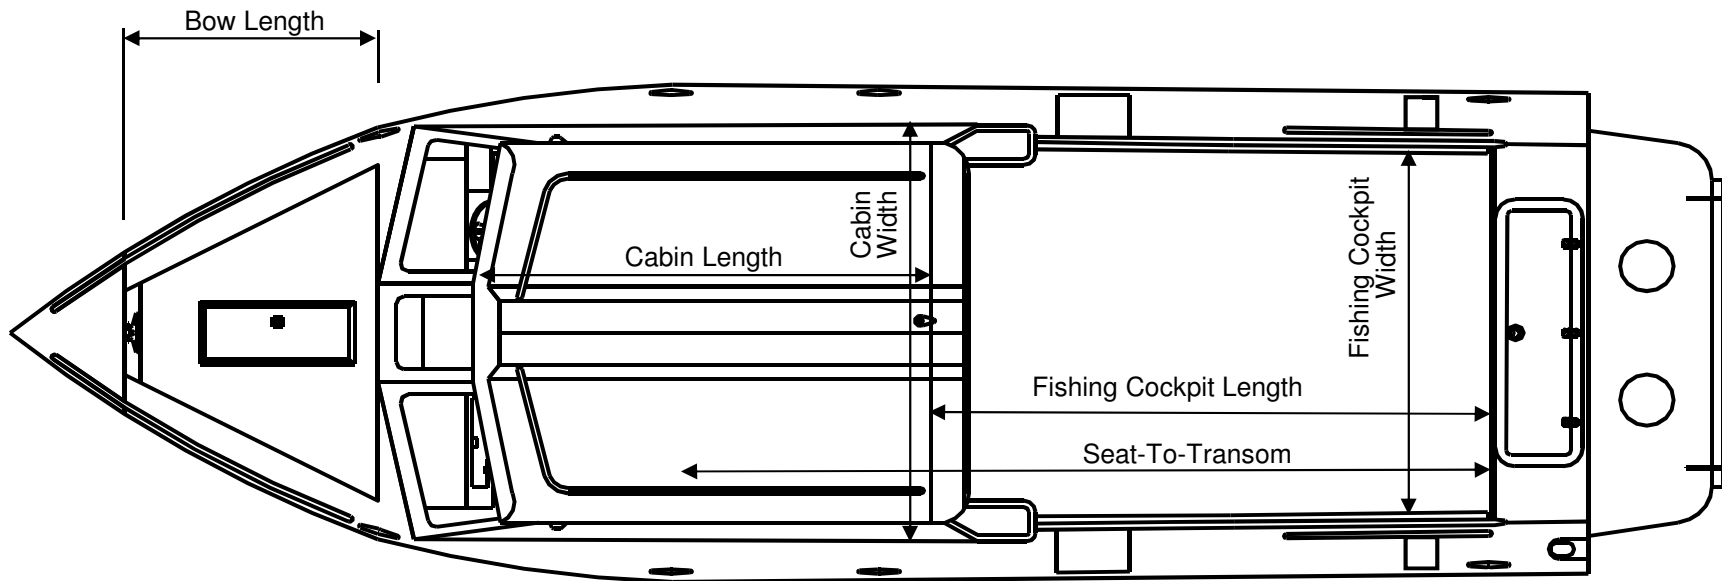

ALASKAN w/ Extended Transom

MEASUREMENT	240 AK ET HT	260 AK ET HT	240 AK ET HT	260 AK ET HT
Hard Top Type	RLC	RLC	MLC	MLC
Total Length	26' 5"	28' 0"	26' 5"	28' 0"
Beam (in)	102	102	102	102
Dead Rise: Forward X Amidship X Aft (degrees)	42 X 25 X 15	42 X 24 X 15	42 X 25 X 15	42 X 24 X 15
Bottom Dimensions: Thickness X Width (in)	0.19 X 84	0.25 X 84	0.19 X 84	0.25 X 84
Side Dimensions: Thickness X Height (in)	0.125 X 36	0.125 X 36	0.125 X 36	0.125 X 36
Transom Dimensions: Width X Height (in)	97.5 X 19.5	97.5 X 19.5	97.5 X 19.5	97.5 X 19.5
Person Capacity: Quantity X Weight (lbs)*	9 X 1485	10 X 1650	9 X 1485	10 X 1650
Maximum Horsepower (HP)	300	450	300	450
Maximum Capacity (lbs)*	3480	3843	3480	3843
Boat Dry Weight (lbs)	3600	3800	3800	4000
Fishing Cockpit: Width X Length (in)	77 X 91	77 X 109	77 X 67	77 X 85
Seat-To-Transom: Length (in)	134	152	134	152
Bow Length (in)	49	49	49	49
Cabin: Width X Length (in) X Height (in)	84 X 95 X 73	84 X 95 X 73	84 X 119 X 73	84 X 119 X 73

* Recommendations only for boats over 20'.

NOTE: Measurements are approximations only. Variations will occur due to tolerances in manufacturing.