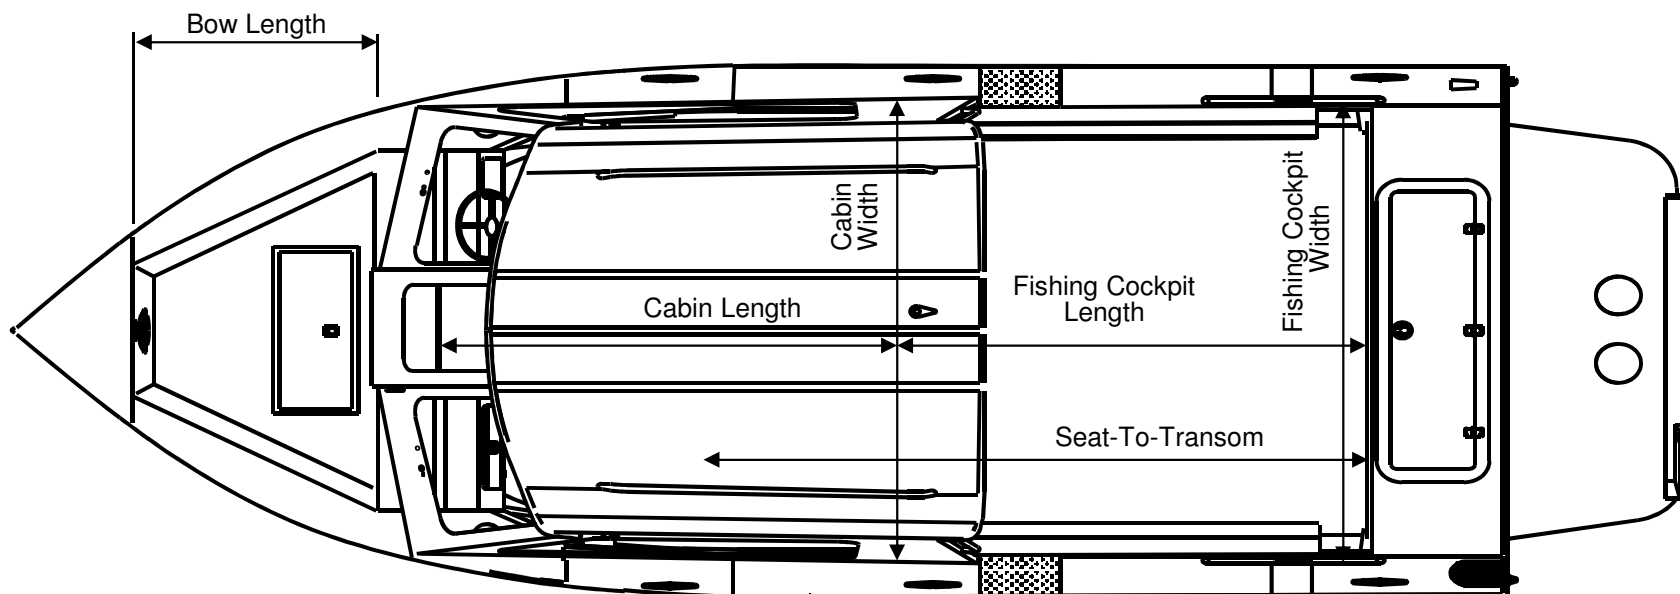

PRO V Hard Top w/ Extended Transom

MEASUREMENT	180 PV ET HT	200 PV ET HT
Hard Top Type	SLC	SLC
Total Length	20' 8"	22' 8"
Beam (in)	94	94
Dead Rise: Forward X Amidship X Aft (degrees)	30 X 15 X 14	30 X 15 X 14
Bottom Dimensions: Thickness X Width (in)	0.19 X 72	0.19 X 72
Side Dimensions: Thickness X Height (in)	0.1 X 32	0.1 X 32
Transom Dimensions: Width X Height (in)	94 X 25.5	94 X 25.5
Person Capacity: Quantity X Weight (lbs)*	6 X 990	7 X 1155
Maximum Horsepower (HP)	175	200
Maximum Capacity (lbs)*	2039	2633
Boat Dry Weight (lbs)	1875	2075
Fishing Cockpit: Width X Length (in)	80 X 64	80 X 88
Seat-To-Transom: Length (in)	98.5	122.5
Bow Length (in)	36	36
Cabin: Width X Length (in) X Height (in)	79.5 X 80 X 70	79.5 X 80 X 70

* Recommendations only for boats over 20'.

NOTE: Measurements are approximations only. Variations will occur due to tolerances in manufacturing.

Hewes Marine Product Specifications 2016 MY Rev A