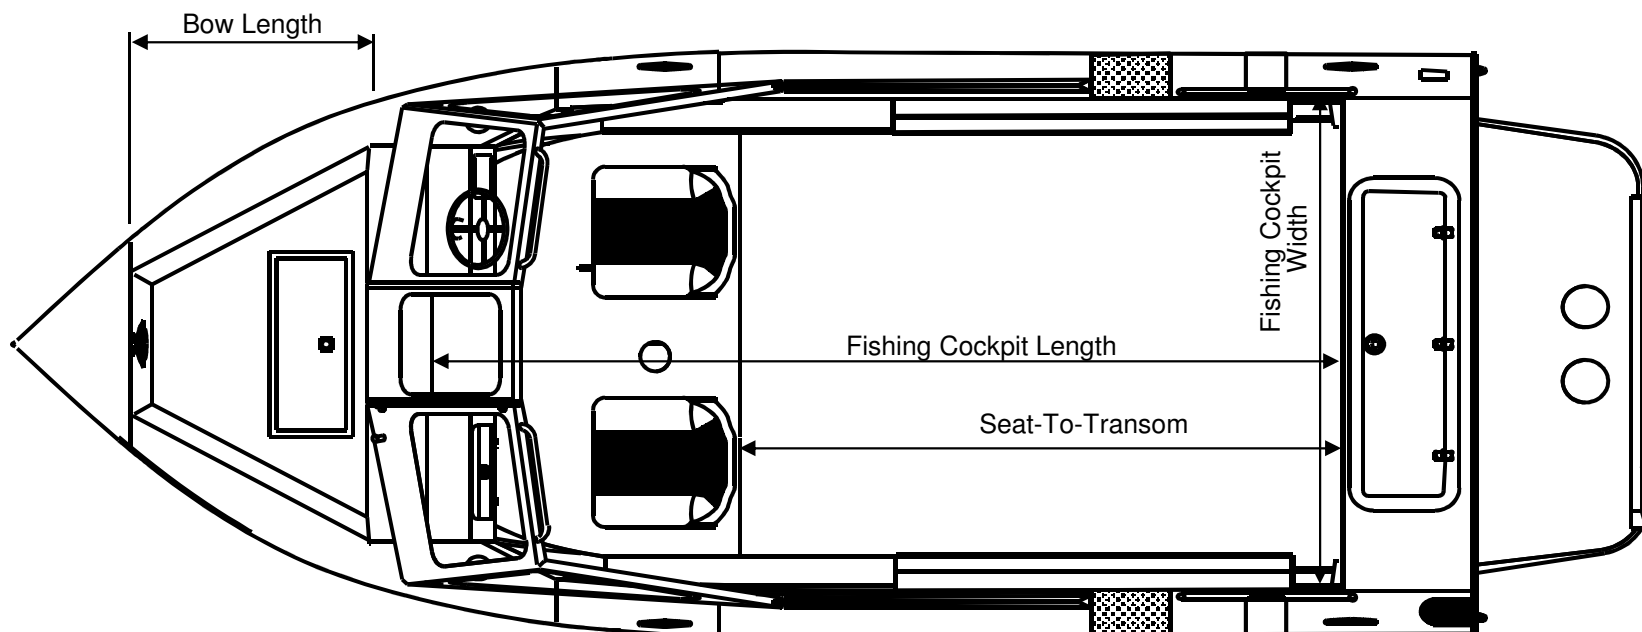

PRO V w/ Extended Transom

MEASUREMENT	180 PV ET	200 PV ET
Total Length	20' 8"	22' 8"
Beam (in)	94	94
Dead Rise: Forward X Amidship X Aft (degrees)	30 X 15 X 14	30 X 15 X 14
Bottom Dimensions: Thickness X Width (in)	0.19 X 72	0.19 X 72
Side Dimensions: Thickness X Height (in)	0.1 X 32	0.1 X 32
Transom Dimensions: Width X Height (in)	94 X 25.5	94 X 25.5
Person Capacity: Quantity X Weight (lbs)*	7 X 1155	8 X 1320
Maximum Horsepower (HP)	175	200
Maximum Capacity (lbs)*	2070	2662
Boat Dry Weight (lbs)	1725	1925
Fishing Cockpit: Width X Length (in)	80 X 138	80 X 162
Seat-To-Transom: Length (in)	98.5	122.5
Bow Length (in)	36	36

* Recommendations only for boats over 20'.

NOTE: Measurements are approximations only. Variations will occur due to tolerances in manufacturing.

Hewes Marine Product Specifications 2016 MY Rev A