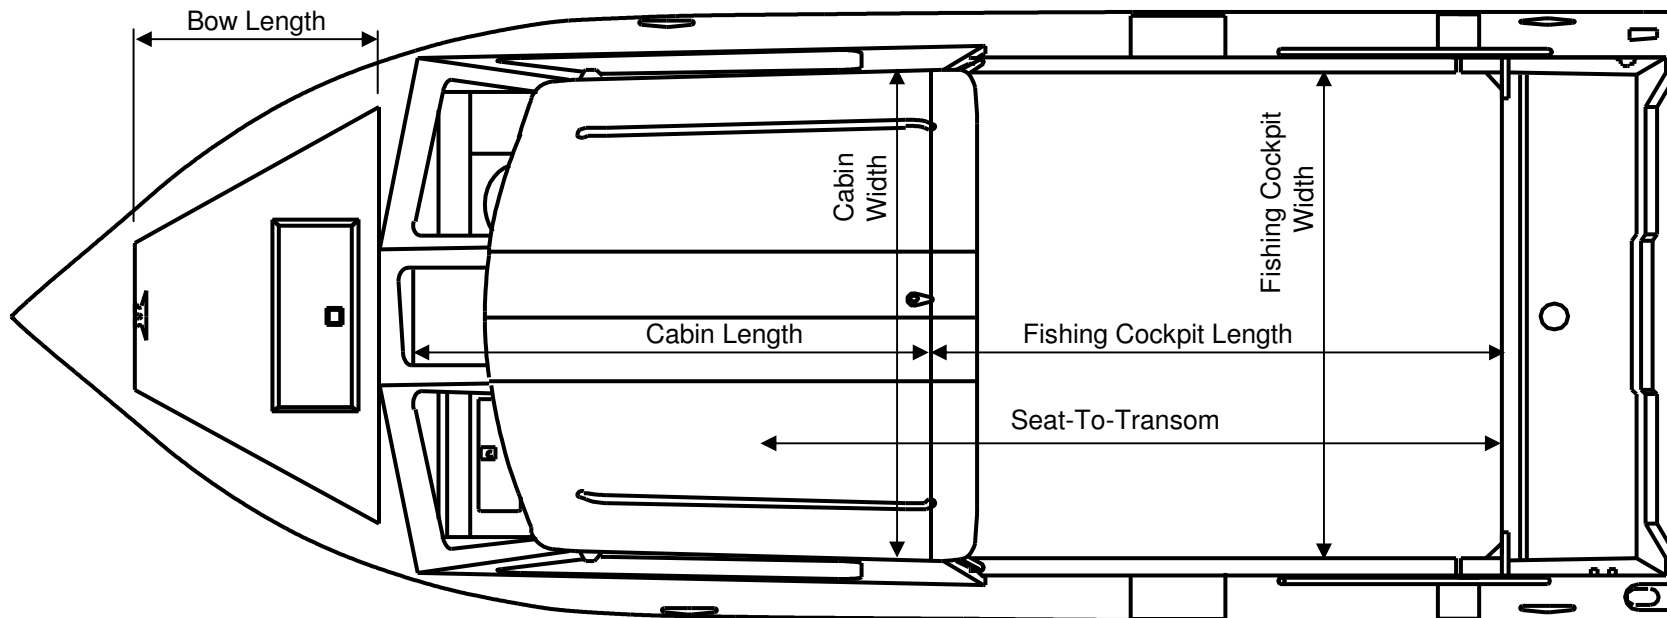

SEA RUNNER Hard Top

MEASUREMENT	200 SR HT	200 SR HT	220 SR HT	220 SR HT
Hard Top Type	SLC	RLC	SLC	RLC
Total Length	20' 3"	20' 3"	21' 10"	21' 10"
Beam (in)	96	96	96	96
Dead Rise: Forward X Amidship X Aft (degrees)	35 X 21 X 14	35 X 21 X 14	35 X 20 X 14	35 X 20 X 14
Bottom Dimensions: Thickness X Width (in)	0.19 X 72	0.19 X 72	0.19 X 72	0.19 X 72
Side Dimensions: Thickness X Height (in)	0.125 X 33	0.125 X 33	0.125 X 33	0.125 X 33
Transom Dimensions: Width X Height (in)	93.5 X 25.5	93.5 X 25.5	93.5 X 25.5	93.5 X 25.5
Person Capacity: Quantity X Weight (lbs)*	6 X 990	6 X 990	7 X 1155	7 X 1155
Maximum Horsepower (HP)	175	175	225	225
Maximum Capacity (lbs)*	1989	1989	2319	2319
Boat Dry Weight (lbs)	1950	2250	2100	2400
Fishing Cockpit: Width X Length (in)	74 X 62	74 X 41	74 X 85	74 X 64
Seat-To-Transom: Length (in)	90	90	115	115
Bow Length (in)	50	50	50	50
Cabin: Width X Length (in) X Height (in)	79.5 X 74 X 69	84 X 95 X 72	79.5 X 74 X 69	84 X 95 X 72

* Recommendations only for boats over 20'.

NOTE: Measurements are approximations only. Variations will occur due to tolerances in manufacturing.