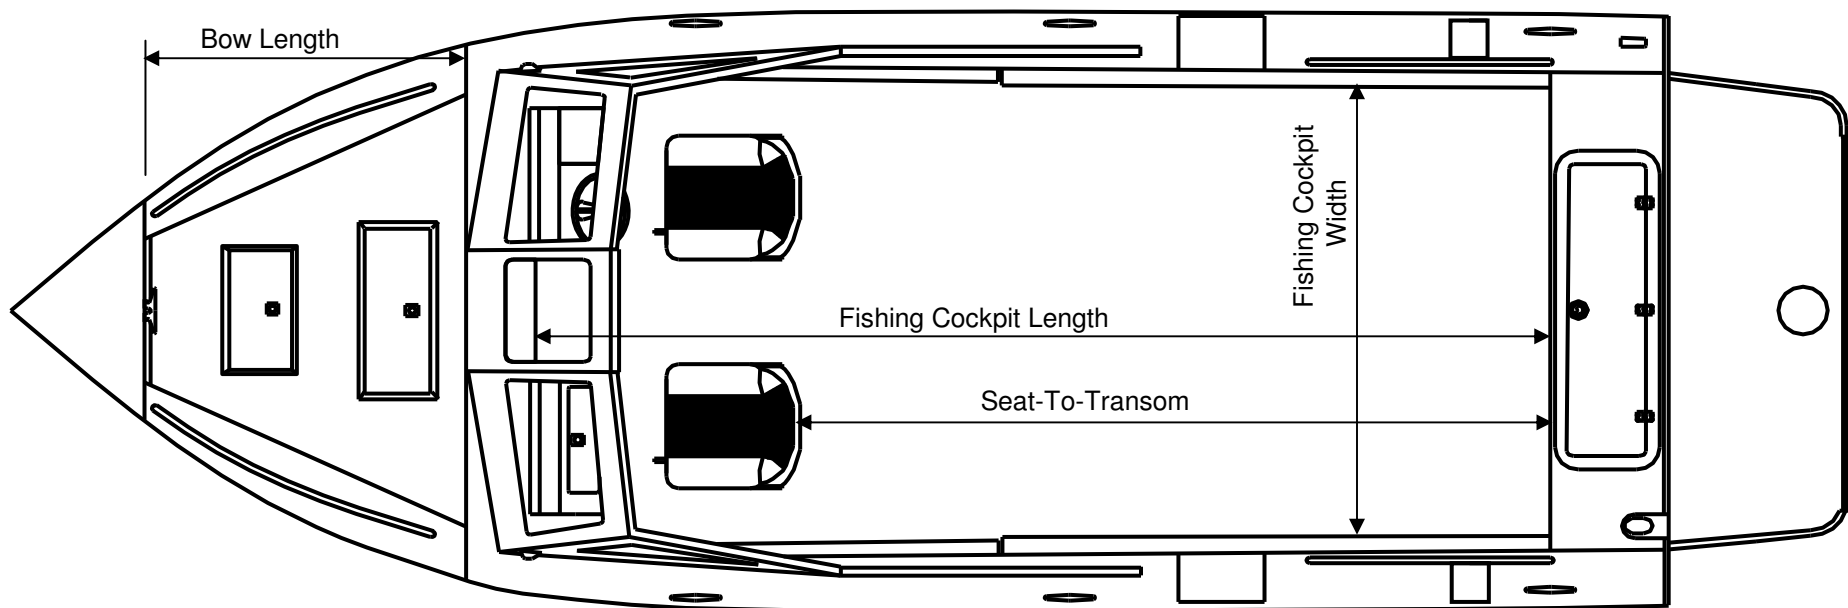

OCEAN PRO w/ Extended Transom

MEASUREMENT	220 OP ET
Total Length	24' 3"
Beam (in)	102
Dead Rise: Forward X Amidship X Aft (degrees)	35 X 20 X 14
Bottom Dimensions: Thickness X Width (in)	0.19 X 84
Side Dimensions: Thickness X Height (in)	0.125 X 35
Transom Dimensions: Width X Height (in)	99.5 X 25.5
Person Capacity: Quantity X Weight (lbs)*	9 X 1485
Maximum Horsepower (HP)	250
Maximum Capacity (lbs)*	3293
Boat Dry Weight (lbs)	2400
Fishing Cockpit: Width X Length (in)	80 X 162
Seat-To-Transom: Length (in)	122
Bow Length (in)	55

* Recommendations only for boats over 20'.

NOTE: Measurements are approximations only. Variations will occur due to tolerances in manufacturing.

Hewes Marine Product Specifications 2013 MY Rev A