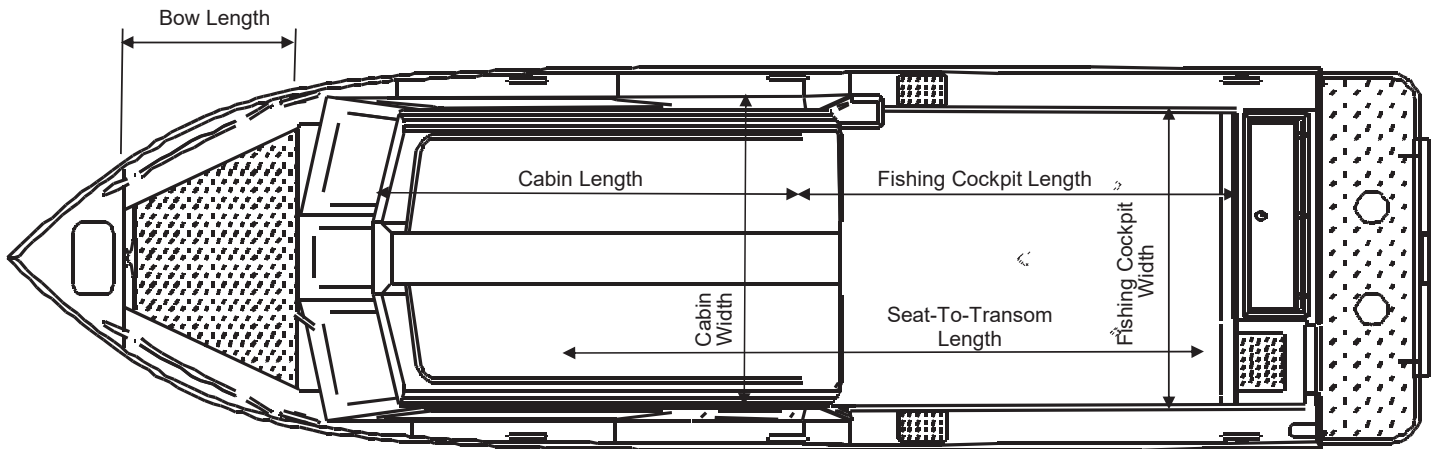

ALASKAN w / EXTENDED TRANSOM

MEASUREMENT	250 AK ET HT	250 AK ET HT	270 AK ET HT
Hard Top Type	RLC	MLC	MLC
Length	25' 11"	25' 11"	27' 11"
Total length	28' 4"	28' 4"	30' 4"
Beam (in)	102	102	102
Dead Rise: Forward X Amidship X Aft (degrees)	42 X 24 X 15	42 X 25 X 15	41 X 19 X 15
Bottom Dimensions: Thickness X Width (in)	0.25 X 84	0.19 X 84	0.25 X 96
Side Dimensions: Thickness X Height (in)	0.125 X 36	0.125 X 36	.016 X 42
Transom Dimensions: Width X Height (in)	97.5 X 19.5	97.5 X 19.5	100.5 X 21
Person Capacity: Quantity X Weight (lbs)	10 X 1650	9 X 1485	11 X 1815
Maximum Fuel Capacity (gal)	150	150	190
Maximum Horsepower (HP)	450	450	500
Maximum Capacity (lbs)	3843	3480	6059
Boat Dry Weight (lbs)	3800	3800	5200
Fishing Cockpit: Width X Length (in)	77 X 109	77 X 67	77 X 108
Seat-to-Transom: Length (in)	152	134	175
Bow Length (in)	49	49	44
Cabin: Width X Length (in) X Height (in)	84 X 95 X 73	84 X 119 X 73	84 X 119 X 79

* Recommendations only for boats over 20'

NOTE: Measurements are approximations only. Variations will occur due to tolerances in manufacturing